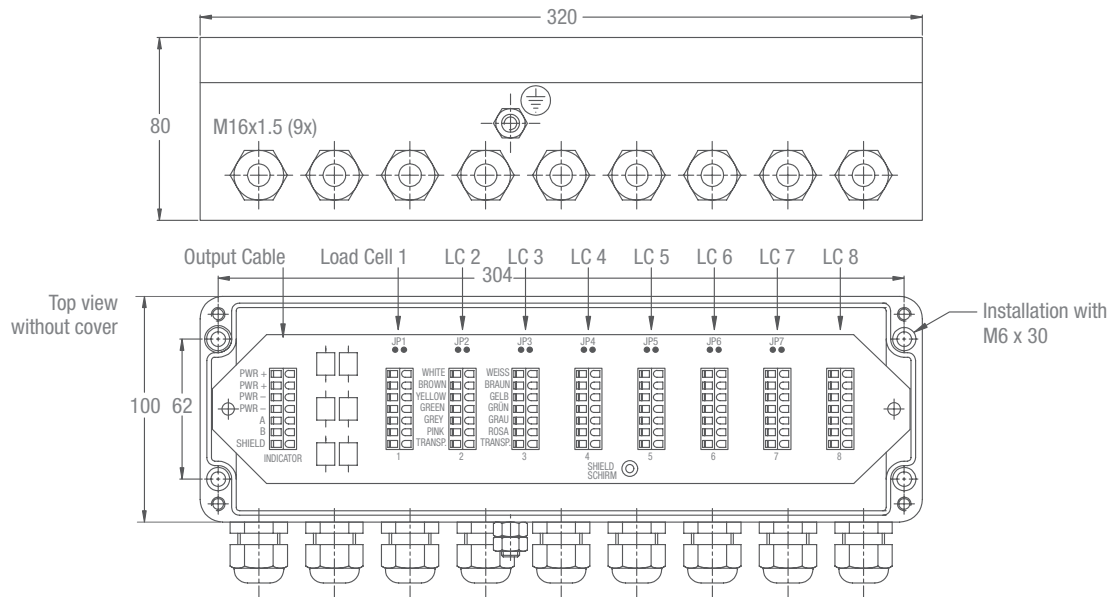

Product Description

The polyester junction box connects up to 8 digital load cells Type RC3D. Special designed for weigh bridges and silos, including surge arrestors for lightning protection.

The junction box can be connected with a special cable to the instrumentation.

Cable connection with screw terminals.

Key Features

- Connection for up to 8 digital load cells
- Rugged polyester industrial box
- Protection IP66
- Including surge protectors

Dimensions (in mm)

Wiring

Notes

- Cable gland M16x1.5 for cable diameter 5...9 mm.