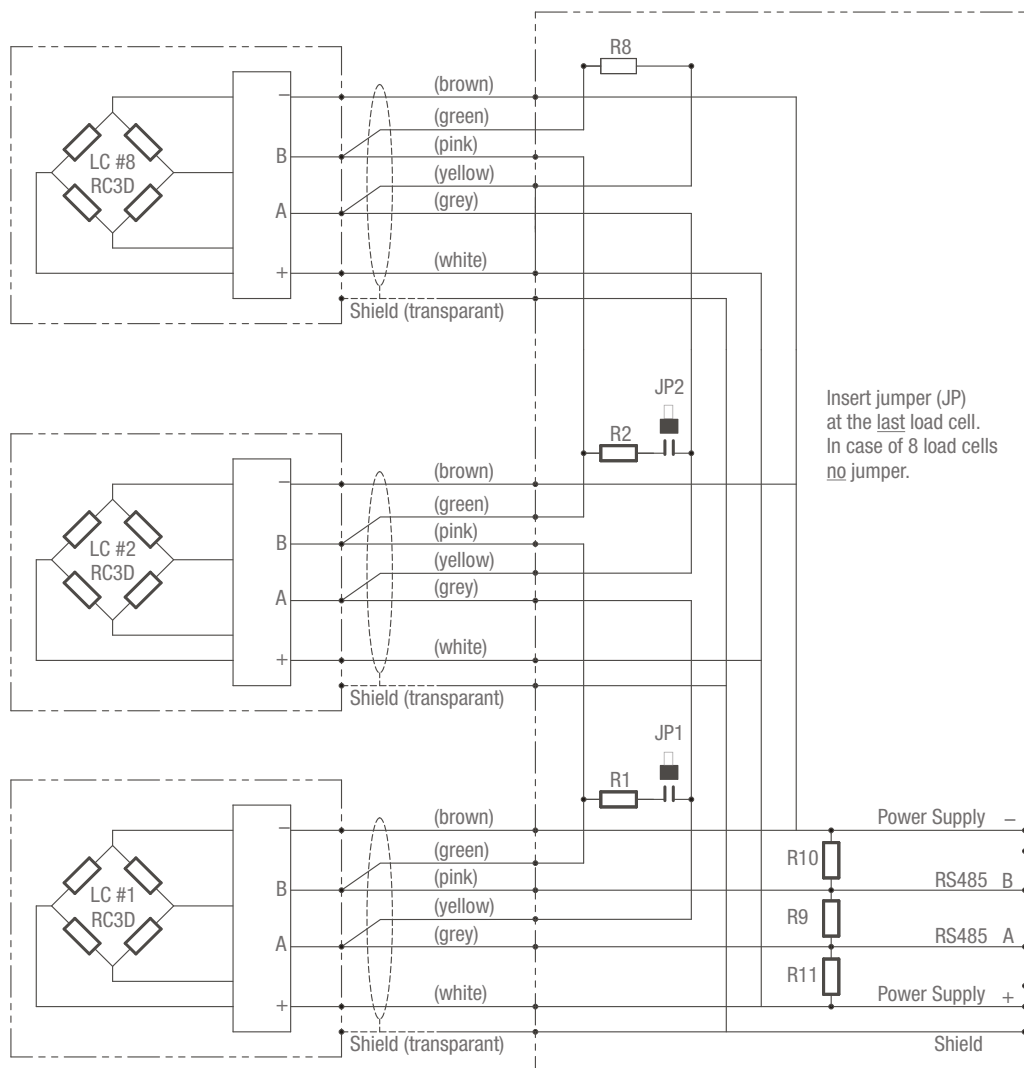

Product Description

The polyester junction box connects up to 8 digital load cells Type RC3D. Special designed for weigh bridges and silos, including surge arrestors for lightning protection.

The junction box can be connected with a special cable to the instrumentation.

Cable connection with screw terminals.

Key Features

- Connection for up to 8 digital load cells
- Rugged polyester industrial box
- Protection IP66
- Including surge protectors

Dimensions (in mm)

Wiring

Notes

- Cable gland M16x1.5 for cable diameter 5...9 mm.